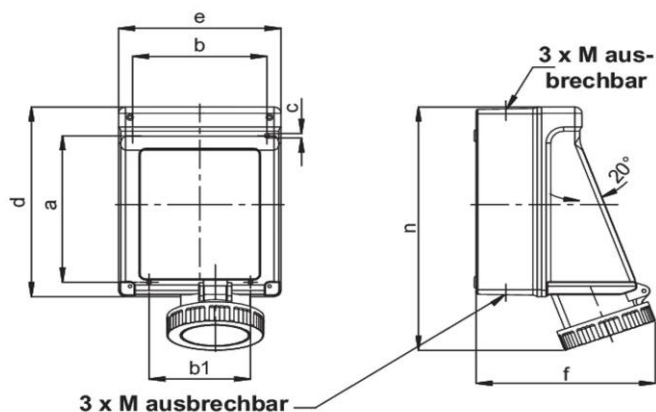

EC001321

Technical product data

Model	Surface mounted (plaster)
IEC-amperage	63 A
Amperage acc. UL/CSA (for UL-version)	60 A
Number of poles	4
Voltage acc. EN 60309-2	230 V (50+60 Hz) blue
Clock hour position	9 h
Identification colour	Blue
RAL-number	5002
Degree of protection (IP)	IP67
Connection system	Screwed terminal
Material	Plastic
Type of fastening	Inner lying mounting
Insulated mounting	True

Dimension sheet

Amp.	63		
Pole	3	4	5
a	183	183	183
b	151	151	151
b1	114	114	114
c	6,5	6,5	6,5
d	237	237	237
e	183	183	183
f	209	209	209
n	309	309	309
M	25/32/40	25/32/40	25/32/40