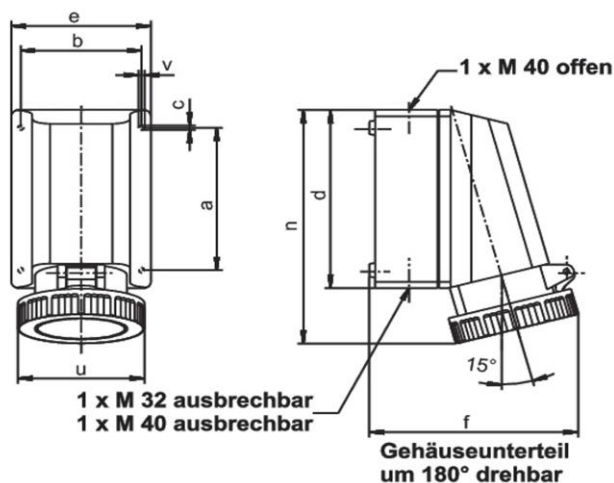

Product Image

Detailed product description

WALTHER Wall socket 63A 4P 500V 7h IP67
 made from PA6 material
 for internal fixing
 one open top cable entry
 and two knock-out bottom cable entries
 base rotatable by 180 degrees

Ordering Information

Order unit	Piece
Customs number	85366990
Net weight	1,086 kg
Packing quantity (VPE)	2
Length of the packaging	
Width of the packaging	
Depth of the packaging	
Gross weight(VPE)	2,172 kg

IEC-amperage 63 A

Amperage acc. UL/CSA (for UL-version) 60 A

Number of poles 4

Voltage acc. EN 60309-2 500 V (50+60 Hz) black

Clock hour position 7 h

Identification colour Black

RAL-number 9005

Degree of protection (IP) IP67

Connection system Screwed terminal

Material Plastic

Type of fastening Inner lying mounting

Insulated mounting True

Dimension sheet

Amp.	63		
Pole	3	4	5
a	136	136	136
b	104	104	104
c	4,2	4,2	4,2
d	172	172	172
e	121	121	121
f	178	178	178
n	224	224	224
v	5	5	5