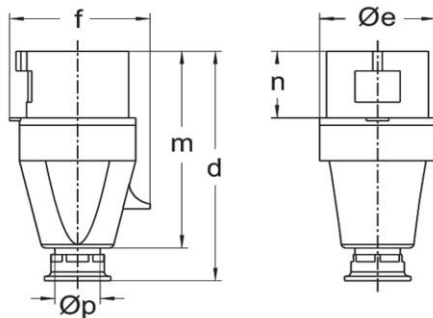

and two contact screws.

Ordering Information

Order unit	Piece
Customs number	85366990
Net weight	1,185 kg
Packing quantity (VPE)	2
Length of the packaging	
Width of the packaging	
Depth of the packaging	
Gross weight(VPE)	2,37 kg

Classification system

Classification system	ETIM_6.0
ETIM Class	EC000140

Technical product data

IEC-amperage	125 A
Amperage acc. UL/CSA (for UL-version)	100 A
Number of poles	3
Voltage acc. EN 60309-2	230 V (50+60 Hz) blue
Clock hour position	6 h
Identification colour	Blue
Degree of protection (IP)	IP67
Connection system	Screwed terminal
Cable entry	Swivel
Angle of plug	Straight
Material	Plastic

Dimension sheet

Amp.	16			32			63		
Pole	3	4	5	3	4	5	3	4	5
d	123	131	131	155	155	155	240	240	240
Øe	51	65	65	73	73	73	81	81	81
f	60	68	75	79	79	88	97	97	97
m	118	112	112	133	133	133	192	192	192
n	37	37	37	46	46	46	67	67	67
Øp	7,5-14,5	7,5-14,5	7,5-14,5	10-19,5	10-19,5	10-19,5	18-34,5	18-34,5	18-34,5