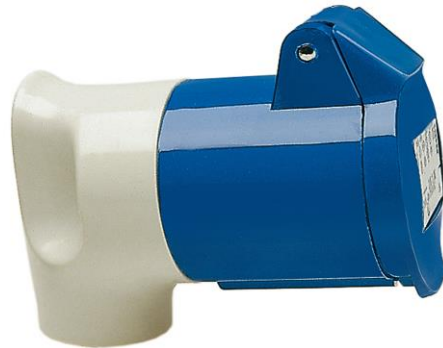

PRODUCT DATA SHEET

Part number 316306RW

EAN 4015609745258

Manufacturer WALTHER-WERKE

WEEE-Reg.-Number: DE 22131895

Product description

MONDO Angled Coupler 16A 3P 4h with internal grommet in pure white

Product image

Detailed product description

WALTHER MONDO Angled Coupler 16A 3P 110V 4h IP44
 with rear part RAL 1013
 and internal grommet
 in pure white

Ordering Information

Order unit	Piece
Customs number	85366990
Net weight	
Packing quantity (VPE)	10
Length of the packaging	
Width of the packaging	
Depth of the packaging	
Gross weight(VPE)	

Classification system

Classification system	ETIM_6.0
ETIM Class	EC001320

Technical product data

IEC-amperage	16 A
Amperage acc. UL/CSA (for UL-version)	20 A
Number of poles	3
Voltage acc. EN 60309-2	230 V (50+60 Hz) blue
Clock hour position	6 h
Identification colour	Blue
RAL-number	9010
Degree of protection (IP)	IP44
Connection system	Screwed terminal
Angle of plug	Angled
Cable entry	Anti-kink sleeve
Material	Plastic