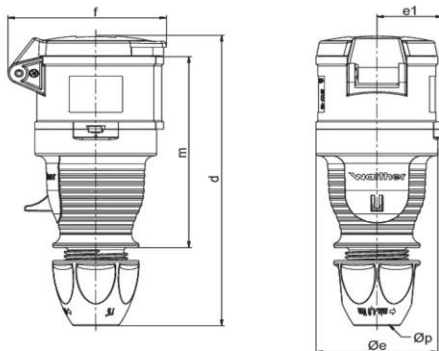

Detailed product description

WALTHER Coupler 32A 4P 230V 9h IP44
 made from PA6 material
 screwless
 with insulation displacement technique
 and external cable gland
 Increased safety due to injected 2K seal.

Ordering Information

Order unit	Piece
Customs number	85366990
Net weight	0,342 kg
Packing quantity (VPE)	10
Length of the packaging	0,31 m
Width of the packaging	0,195 m
Depth of the packaging	0,14 m
Gross weight(VPE)	3,568 kg

Certificates

VDE/ENEC certification	40024804	
EAC certification	BY112.02.01.020 06101	

Classification system

Classification system	ETIM_6.0
ETIM Class	EC001320

Technical product data

IEC-amperage	32 A
Amperage acc. UL/CSA (for UL-version)	30 A
Number of poles	4
Voltage acc. EN 60309-2	230 V (50+60 Hz) blue
Clock hour position	9 h
Identification colour	Blue
RAL-number	5002
Degree of protection (IP)	IP44
Connection system	Screw less terminal
Angle of plug	Straight
Cable entry	Anti-kink sleeve
Material	Plastic

Dimension sheet

Amp.	16	16	32	32	32
Pole	4	5	3	4	5
d	165-176	165-176	189-199	189-199	189-199
Øe	65	65	72	72	72
e1	35	35	38,5	38,5	38,5
f	77	85	91	91	97
m	114	114	130	130	130
Øp	7,5 - 18,5	7,5 - 18,5	10 - 22,5	10 - 22,5	10 - 22,5