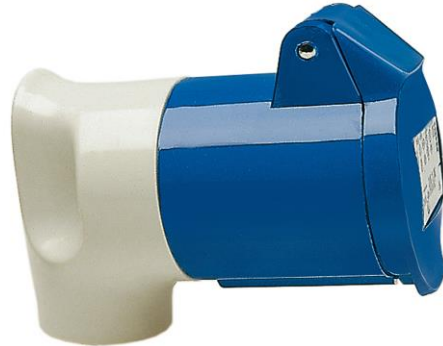

PRODUCT DATA SHEET

Part number 336306PW

EAN 4015609745333

Manufacturer WALTHER-WERKE

WEEE-Reg.-Number: DE 22131895

Product description

MONDO Angled Coupler 32A 3P 6h with internal grommet in pearl white

Similar image

Detailed product description

WALTHER MONDO Angled Coupler 32A 3P 230V 6h IP44
 with rear part RAL 1013
 and internal grommet
 in pearl white

Ordering Information

Order unit	Piece
Customs number	85366990
Net weight	
Packing quantity (VPE)	10
Length of the packaging	
Width of the packaging	
Depth of the packaging	
Gross weight(VPE)	

Classification system

Classification system	ETIM_6.0
ETIM Class	EC001320

Technical product data

IEC-amperage	32 A
Amperage acc. UL/CSA (for UL-version)	30 A
Number of poles	3
Voltage acc. EN 60309-2	230 V (50+60 Hz) blue
Clock hour position	6 h
Identification colour	Blue
RAL-number	1013
Degree of protection (IP)	IP44
Connection system	Screwed terminal
Angle of plug	Angled
Cable entry	Anti-kink sleeve
Material	Plastic