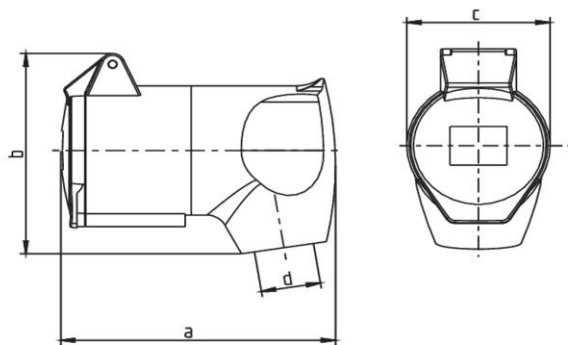

Detailed product description

WALTHER MONDO Angled Coupler 32A 3P 230V 6h IP44
 with rear part RAL 1013
 and internal grommet
 in pearl white

Ordering Information

Order unit	Piece
Customs number	85366990
Net weight	
Packing quantity (VPE)	10
Length of the packaging	
Width of the packaging	
Depth of the packaging	
Gross weight(VPE)	

Classification system

Classification system	ETIM_6.0
ETIM Class	EC001320

Technical product data

IEC-amperage	32 A
Amperage acc. UL/CSA (for UL-version)	30 A
Number of poles	3
Voltage acc. EN 60309-2	230 V (50+60 Hz) blue
Clock hour position	6 h
Identification colour	Blue
RAL-number	1013
Degree of protection (IP)	IP44
Connection system	Screwed terminal
Angle of plug	Angled
Cable entry	Anti-kink sleeve
Material	Plastic

Dimension sheet

Amp.	16			32		
Pole	3	4	5	3	4	5
a	95	110	110	130	115	115
b	80	95	95	106	106	106
c	50,3	64,5	64,5	72	72	72
d	8/13	10/16,5	10/16,5	11/22	11/22	11/22