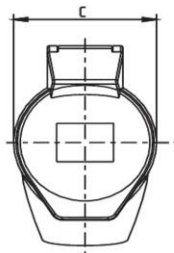

Detailed product description

WALTHER MONDO Angled Coupler 32A 3P 230V 6h IP44
 with rear part RAL 1013
 and internal grommet
 in pure white

Ordering Information

Order unit Piece

Customs number 85366990

Net weight

Packing quantity (VPE) 10

Length of the packaging

Width of the packaging

Depth of the packaging

Gross weight(VPE)

Classification system

Classification system ETIM_6.0

ETIM Class EC001320

Technical product data

IEC-amperage	32 A
Amperage acc. UL/CSA (for UL-version)	30 A
Number of poles	3
Voltage acc. EN 60309-2	230 V (50+60 Hz) blue
Clock hour position	6 h
Identification colour	Blue
RAL-number	9010
Degree of protection (IP)	IP44
Connection system	Screwed terminal
Angle of plug	Angled
Cable entry	Anti-kink sleeve
Material	Plastic

Dimension sheet

Amp.	16			32		
	3	4	5	3	4	5
a	95	110	110	130	115	115
b	80	95	95	106	106	106
c	50,3	64,5	64,5	72	72	72
d	8/13	10/16,5	10/16,5	11/22	11/22	11/22