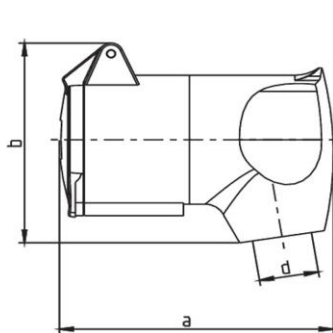

Detailed product description

WALTHER MONDO Angled Coupler 32A 3P 230V 6h IP44
 with rear part RAL 1013
 and internal grommet
 in pure white

Ordering Information

Order unit Piece

Customs number 85366990

Net weight

Packing quantity (VPE) 10

Length of the packaging

Width of the packaging

Depth of the packaging

Gross weight(VPE)

Classification system

Classification system ETIM_6.0

ETIM Class EC001320

Technical product data

IEC-amperage	32 A
Amperage acc. UL/CSA (for UL-version)	30 A
Number of poles	3
Voltage acc. EN 60309-2	230 V (50+60 Hz) blue
Clock hour position	6 h
Identification colour	Blue
RAL-number	9010
Degree of protection (IP)	IP44
Connection system	Screwed terminal
Angle of plug	Angled
Cable entry	Anti-kink sleeve
Material	Plastic

Dimension sheet

Amp.	16			32		
	3	4	5	3	4	5
a	95	110	110	130	115	115
b	80	95	95	106	106	106
c	50,3	64,5	64,5	72	72	72
d	8/13	10/16,5	10/16,5	11/22	11/22	11/22