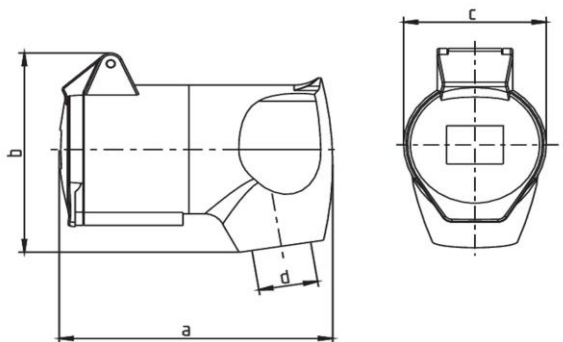

Net weight

Packing quantity (VPE) 10

Length of the packaging

Width of the packaging

Depth of the packaging

Gross weight(VPE)

Classification system

Classification system ETIM_6.0

ETIM Class

EC001320

Technical product data

IEC-amperage	32 A
Amperage acc. UL/CSA (for UL-version)	30 A
Number of poles	3
Voltage acc. EN 60309-2	230 V (50+60 Hz) blue
Clock hour position	6 h
Identification colour	Blue
RAL-number	7035
Degree of protection (IP)	IP44
Connection system	Screwed terminal
Angle of plug	Angled
Cable entry	Anti-kink sleeve
Material	Plastic

Dimension sheet

Amp.	16			32		
Pole	3	4	5	3	4	5
a	95	110	110	130	115	115
b	80	95	95	106	106	106
c	50,3	64,5	64,5	72	72	72
d	8/13	10/16,5	10/16,5	11/22	11/22	11/22