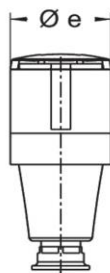

Detailed product description

WALTHER Coupler 63A 4P 230V 9h IP44
 made from PA6 material
 with screw terminal
 with cable gland

Ordering Information

Order unit	Piece
Customs number	85366990
Net weight	0,771 kg
Packing quantity (VPE)	5
Length of the packaging	0,31 m
Width of the packaging	0,255 m
Depth of the packaging	0,15 m
Gross weight(VPE)	4,051 kg

ETIM_6.0

ETIM Class

EC001320

Technical product data

IEC-amperage	63 A
Amperage acc. UL/CSA (for UL-version)	60 A
Number of poles	4
Voltage acc. EN 60309-2	230 V (50+60 Hz) blue
Clock hour position	9 h
Identification colour	Blue
RAL-number	5002
Degree of protection (IP)	IP44
Connection system	Screwed terminal
Angle of plug	Straight
Cable entry	Swivel
Material	Plastic

Dimension sheet

Amp.	16			32			63		
Pole	3	4	5	3	4	5	3	4	5
d	135	151	151	171	171	171	255	255	255
Øe	51	65	65	72	72	72	96	96	96
f	68	85	85	91	91	98	114	114	114
m	110	113	113	136	136	136	194	194	194
Øp	7,5-14,5	7,5-14,5	7,5-14,5	10-19,5	10-19,5	10-19,5	18-34,5	18-34,5	18-34,5