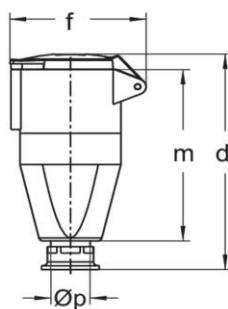

Detailed product description

WALTHER Coupler 63A 4P 230V 9h IP44
 made from PA6 material
 with screw terminal
 with cable gland

Ordering Information

Order unit	Piece
Customs number	85366990
Net weight	0,771 kg
Packing quantity (VPE)	5
Length of the packaging	0,31 m
Width of the packaging	0,255 m
Depth of the packaging	0,15 m
Gross weight(VPE)	4,051 kg

ETIM_6.0

ETIM Class

EC001320

Technical product data

IEC-amperage	63 A
Amperage acc. UL/CSA (for UL-version)	60 A
Number of poles	4
Voltage acc. EN 60309-2	230 V (50+60 Hz) blue
Clock hour position	9 h
Identification colour	Blue
RAL-number	5002
Degree of protection (IP)	IP44
Connection system	Screwed terminal
Angle of plug	Straight
Cable entry	Swivel
Material	Plastic

Dimension sheet

Amp.	16			32			63		
Pole	3	4	5	3	4	5	3	4	5
d	135	151	151	171	171	171	255	255	255
Øe	51	65	65	72	72	72	96	96	96
f	68	85	85	91	91	98	114	114	114
m	110	113	113	136	136	136	194	194	194
Øp	7,5-14,5	7,5-14,5	7,5-14,5	10-19,5	10-19,5	10-19,5	18-34,5	18-34,5	18-34,5