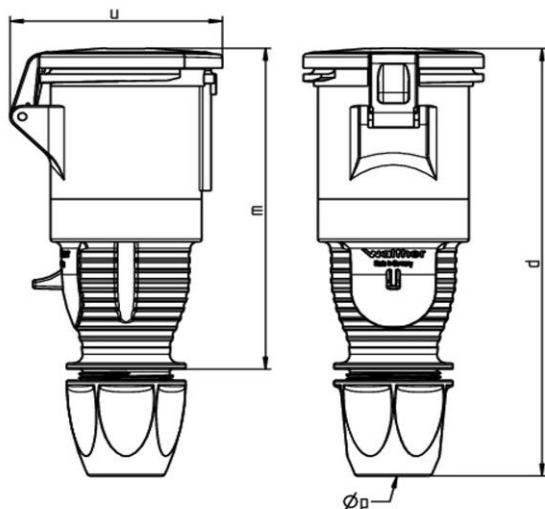

Detailed product description

WALTHER Coupler 63A 4P 110V 4h IP44
 made from PA6 material
 with screw terminal
 with cable gland

Ordering Information

Order unit	Piece
Customs number	85366990
Net weight	
Packing quantity (VPE)	10
Length of the packaging	
Width of the packaging	
Depth of the packaging	
Gross weight(VPE)	

Certificates

VDE certification	40000699	
EAC certification	BY112.02.01.020 06101	

Classification system

Classification system	ETIM_6.0
ETIM Class	EC001320

Technical product data

IEC-amperage	63 A
Amperage acc. UL/CSA (for UL-version)	60 A
Number of poles	4
Voltage acc. EN 60309-2	110 V (50+60 Hz) yellow
Clock hour position	4 h
Identification colour	Yellow
RAL-number	1018
Degree of protection (IP)	IP44
Connection system	Screwed terminal
Angle of plug	Straight
Cable entry	Swivel
Material	Plastic

Dimension sheet

Amp.	63		
Pole	3	4	5
d	261	261	261
u	113	113	113
m	189	189	189
Øp	14-33	14-33	14-33