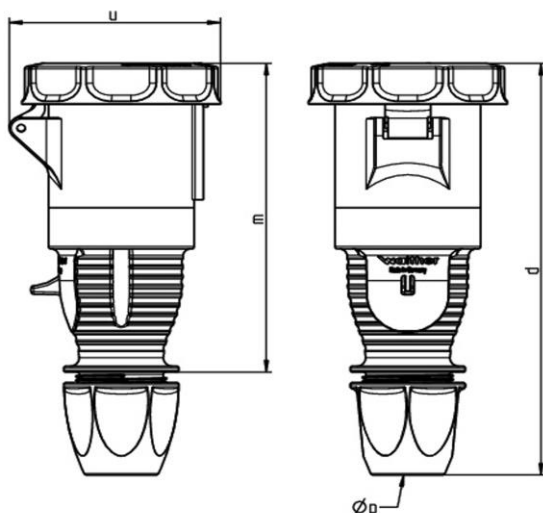

PRODUCT DATA SHEET

Part number **368306**

EAN **4015609651597**

Manufacturer **WALTER-WERKE**

WEEE-Reg.-Number: **DE 22131895**

Product description

Waterproof coupler 63A 3P 6h with external cable gland

Product image

Detailed product description

WALTHER Coupler 63A 3P 230V 6h IP67
 made from PA6 material
 with screw terminal
 with cable gland

Ordering Information

Order unit	Piece
Customs number	85366990
Net weight	0,664 kg
Packing quantity (VPE)	5
Length of the packaging	
Width of the packaging	
Depth of the packaging	
Gross weight(VPE)	3,32 kg

Certificates

CQC certification **2004010203136990**

EAC certification **BY112.02.01.020 06101**

Classification system

Classification system	ETIM_6.0
ETIM Class	EC001320

Technical product data

IEC-ampereage	63 A
Amperage acc. UL/CSA (for UL-version)	60 A
Number of poles	3
Voltage acc. EN 60309-2	230 V (50+60 Hz) blue
Clock hour position	6 h
Identification colour	Blue
RAL-number	5002
Degree of protection (IP)	IP67
Connection system	Screwed terminal
Angle of plug	Straight
Cable entry	Swivel
Material	Plastic

Dimension sheet

Amp.	63		
Pole	3	4	5
d	261	261	261
u	116	116	116
m	189	189	189
Øp	14-33	14-33	14-33