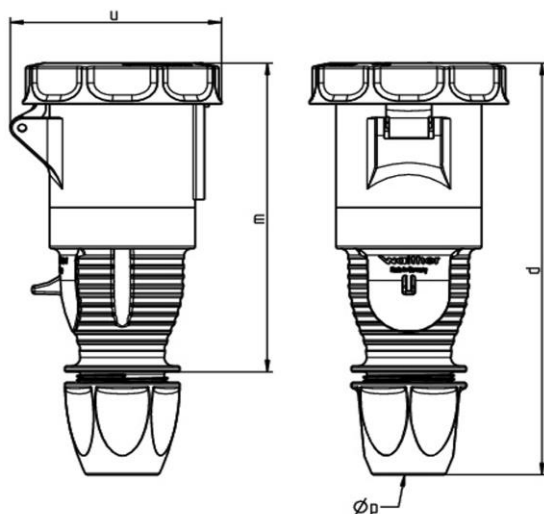

PRODUCT DATA SHEET

Part number **368410**

EAN **4015609665297**

Manufacturer **WALTER-WERKE**

WEEE-Reg.-Number: **DE 22131895**

Product description

Waterproof coupler 63A 4P 10h with external cable gland

Product image

Detailed product description

WALTER Coupler 63A 4P 50-500V 100-300Hz 10h IP67
 made from PA6 material
 with screw terminal
 with cable gland

Ordering Information

Order unit	Piece
Customs number	85366990
Net weight	
Packing quantity (VPE)	10
Length of the packaging	
Width of the packaging	
Depth of the packaging	
Gross weight(VPE)	

Certificates

VDE certification	40000699	
EAC certification	BY112.02.01.020 06101	

Classification system

Classification system	ETIM_6.0
ETIM Class	EC001320

Technical product data

IEC-ampere	63 A
Amperage acc. UL/CSA (for UL-version)	60 A
Number of poles	4
Voltage acc. EN 60309-2	50-500 V (100-300 Hz) green
Clock hour position	10 h
Identification colour	Green
RAL-number	6025
Degree of protection (IP)	IP67
Connection system	Screwed terminal
Angle of plug	Straight
Cable entry	Swivel
Material	Plastic

Dimension sheet

Amp.	63		
Pole	3	4	5
d	261	261	261
u	116	116	116
m	189	189	189
Øp	14-33	14-33	14-33