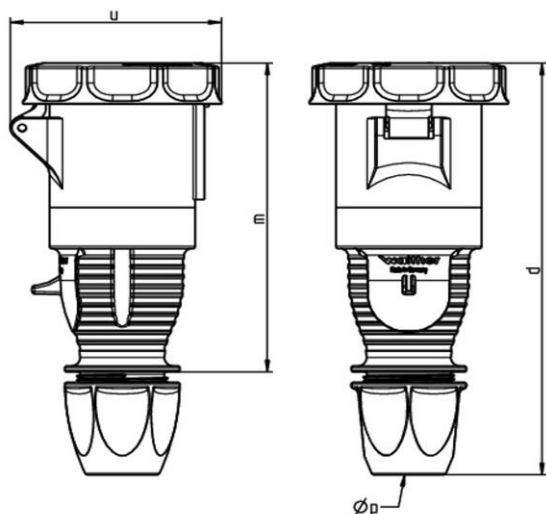

PRODUCT DATA SHEET

Part number 368504

EAN 4015609665341

Manufacturer WALTHER-WERKE

WEEE-Reg.-Number: DE 22131895

Product description

Waterproof coupler 63A 5P 4h with external cable gland

Product image

Detailed product description

WALTHER Coupler 63A 5P 1100V 4h IP67
 made from PA6 material
 with screw terminal
 with cable gland

Ordering Information

Order unit	Piece
Customs number	85366990
Net weight	
Packing quantity (VPE)	10
Length of the packaging	
Width of the packaging	
Depth of the packaging	
Gross weight(VPE)	

Certificates

VDE certification	40000699	
EAC certification	BY112.02.01.020 06101	

Classification system

Classification system	ETIM_6.0
ETIM Class	EC001320

Technical product data

IEC-ampereage	63 A
Amperage acc. UL/CSA (for UL-version)	60 A
Number of poles	5
Voltage acc. EN 60309-2	110 V (50+60 Hz) yellow
Clock hour position	4 h
Identification colour	Yellow
RAL-number	1018
Degree of protection (IP)	IP44
Connection system	Screwed terminal
Angle of plug	Straight
Cable entry	Swivel
Material	Plastic

Dimension sheet

Amp.	63		
Pole	3	4	5
d	261	261	261
u	116	116	116
m	189	189	189
Øp	14-33	14-33	14-33