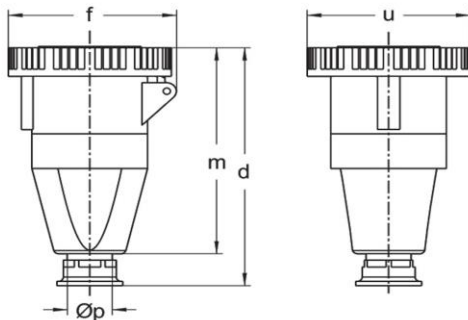

Detailed product description

WALTHER Coupler 63A 5P 110V 4h IP67

made from PA6 material

with screw terminal

with cable gland

Ordering Information

Order unit	Piece
Customs number	85366990
Net weight	0,844 kg
Packing quantity (VPE)	5
Length of the packaging	0,31 m
Width of the packaging	0,255 m
Depth of the packaging	0,15 m
Gross weight(VPE)	4,416 kg

ETIM_6.0

ETIM Class

EC001320

Technical product data

IEC-amperage	63 A
Amperage acc. UL/CSA (for UL-version)	60 A
Number of poles	5
Voltage acc. EN 60309-2	110 V (50+60 Hz) yellow
Clock hour position	4 h
Identification colour	Yellow
RAL-number	1018
Degree of protection (IP)	IP67
Connection system	Screwed terminal
Angle of plug	Straight
Cable entry	Swivel
Material	Plastic

Dimension sheet

Amp.	63				125		
Pole	3	3	4	5	3	4	5
d	136	255	255	255	332	332	332
f	78	117	117	117	130	130	130
m	121	206	206	206	275	275	275
u	72	110	110	110	130	130	130
Øp	7,5 - 14,5	18 - 34,5	18 - 34,5	18 - 34,5	24 - 45	24 - 45	24 - 45