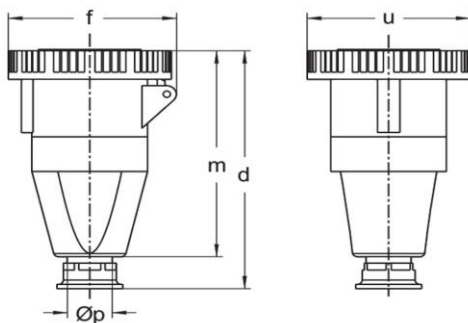

Detailed product description

WALTHER Coupler 125A 3P 110V 4h IP67

made from PA6 material

with screw terminal

and cable gland

Ordering Information

Order unit	Piece
Customs number	85366990
Net weight	1,362 kg
Packing quantity (VPE)	2
Length of the packaging	0,31 m
Width of the packaging	0,255 m
Depth of the packaging	0,15 m
Gross weight(VPE)	2,92 kg

ETIM_6.0

ETIM Class

EC001320

Technical product data

IEC-amperage	125 A
Amperage acc. UL/CSA (for UL-version)	100 A
Number of poles	3
Voltage acc. EN 60309-2	110 V (50+60 Hz) yellow
Clock hour position	4 h
Identification colour	Yellow
RAL-number	1018
Degree of protection (IP)	IP67
Connection system	Screwed terminal
Angle of plug	Straight
Cable entry	Swivel
Material	Plastic

Dimension sheet

Amp.	16			63			125		
Pole	3	3	4	5	3	4	5		
d	136	255	255	255	332	332	332		
f	78	117	117	117	130	130	130		
m	121	206	206	206	275	275	275		
u	72	110	110	110	130	130	130		
Øp	7,5 - 14,5	18 - 34,5	18 - 34,5	18 - 34,5	24 - 45	24 - 45	24 - 45		