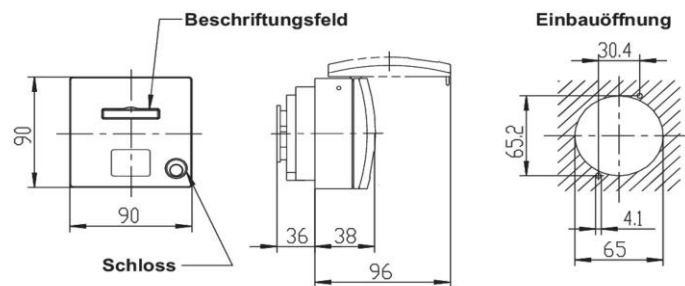

The flat cover allows a low housing height and is therefore suitable for prestigious areas.

Ordering Information

Order unit	Piece
Customs number	85366990
Net weight	0,2 kg
Packing quantity (VPE)	10
Length of the packaging	0,31 m
Width of the packaging	0,255 m
Depth of the packaging	0,15 m
Gross weight(VPE)	2,196 kg

Classification system

Classification system	ETIM_6.0
ETIM Class	EC001318

Technical product data

Current supply	CEE 16 A
Number of poles	3
Voltage acc. EN 60309-2	230 V (50+60 Hz) blue
Clock hour position	6 h
Identification colour	Blue
Construction type	Equipment mounted socket outlet (under plaster)
Configuration	Cover with text label
Colour	Grey
RAL-number	7035

Dimension sheet

16 A Geräte

32 A Geräte