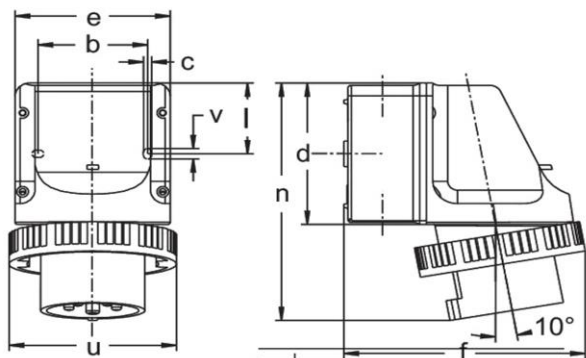

### Ordering Information

---

Order unit	Piece
Customs number	85366990
Net weight	0,4058 kg
Packing quantity (VPE)	5
Length of the packaging	
Width of the packaging	
Depth of the packaging	
Gross weight(VPE)	2,029 kg

## Technical product data

IEC-amperage	32 A
Amperage acc. UL/CSA (for UL-version)	30 A
Number of poles	3
Voltage acc. EN 60309-2	230 V (50+60 Hz) blue
Clock hour position	6 h
Identification colour	Blue
RAL-number	5002
Degree of protection (IP)	IP67
Connection system	Screwed terminal
Connection type	Wall mounted plug
Angle of plug	Angled
Material	Plastic

## Dimension sheet

Amp.	16			32		
	3	4	5	3	4	5
b	66,5	66,5	66,5	66,5	66,5	66,5
c	5	5	5	5	5	5
d	96	96	96	96	96	96
e	95	95	95	95	95	95
f	140	140	140	147	147	150
l	47,5	47,5	47,5	47,5	47,5	47,5
n	154	154	154	164	164	164
u	72	81	88	96	96	103
v	7	7	7	7	7	7
M	20/25	20/25	20/25	20/25	20/25	20/25