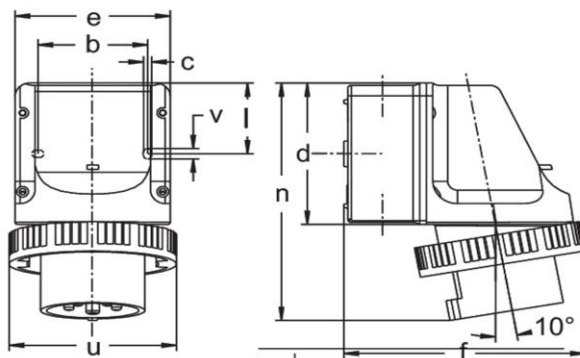

Similar image

Detailed product description

WALTHER Wall appliance inlet 32A 4P 110V 4h IP67
 made from PA6 material
 for internal fixing
 with two cable entries both top and bottom
 and one floor entry (knock-out)

Ordering Information

Order unit	Piece
Customs number	85366990
Net weight	0,427 kg
Packing quantity (VPE)	5
Length of the packaging	
Width of the packaging	
Depth of the packaging	
Gross weight(VPE)	2,135 kg

Certificates

VDE certification 123022

Classification system

Classification system	ETIM_6.0
ETIM Class	EC001319

Technical product data

IEC-amperage	32 A
Amperage acc. UL/CSA (for UL-version)	30 A
Number of poles	4
Voltage acc. EN 60309-2	110 V (50+60 Hz) yellow
Clock hour position	4 h
Identification colour	Yellow
RAL-number	1018
Degree of protection (IP)	IP67
Connection system	Screwed terminal
Connection type	Wall mounted plug
Angle of plug	Angled
Material	Plastic

Dimension sheet

Amp.	16			32		
	3	4	5	3	4	5
b	66,5	66,5	66,5	66,5	66,5	66,5
c	5	5	5	5	5	5
d	96	96	96	96	96	96
e	95	95	95	95	95	95
f	140	140	140	147	147	150
l	47,5	47,5	47,5	47,5	47,5	47,5
n	154	154	154	164	164	164
u	72	81	88	96	96	103
v	7	7	7	7	7	7
M	20/25	20/25	20/25	20/25	20/25	20/25