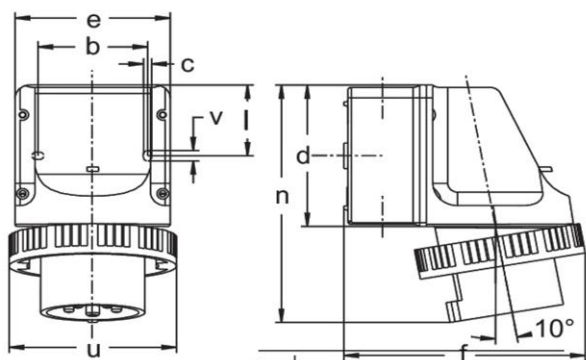

Product image

Detailed product description

WALTHER Wall appliance inlet 32A 4P 400V 6h IP67
 made from PA6 material
 for internal fixing
 with two cable entries both top and bottom
 and one floor entry (knock-out)

Ordering Information

Order unit	Piece
Customs number	85366990
Net weight	0,4237 kg
Packing quantity (VPE)	5
Length of the packaging	
Width of the packaging	
Depth of the packaging	
Gross weight(VPE)	2,1185 kg

Certificates

VDE certification 123022

EAC certification

BY112.02.01.020 06091

Classification system

Classification system	ETIM_6.0
ETIM Class	EC001319

Technical product data

IEC-amperage	32 A
Amperage acc. UL/CSA (for UL-version)	30 A
Number of poles	4
Voltage acc. EN 60309-2	400 V (50+60 Hz) red
Clock hour position	6 h
Identification colour	Red
RAL-number	3000
Degree of protection (IP)	IP67
Connection system	Screwed terminal
Connection type	Wall mounted plug
Angle of plug	Angled
Material	Plastic

Dimension sheet

Amp.	16			32		
	3	4	5	3	4	5
b	66,5	66,5	66,5	66,5	66,5	66,5
c	5	5	5	5	5	5
d	96	96	96	96	96	96
e	95	95	95	95	95	95
f	140	140	140	147	147	150
l	47,5	47,5	47,5	47,5	47,5	47,5
n	154	154	154	164	164	164
u	72	81	88	96	96	103
v	7	7	7	7	7	7
M	20/25	20/25	20/25	20/25	20/25	20/25