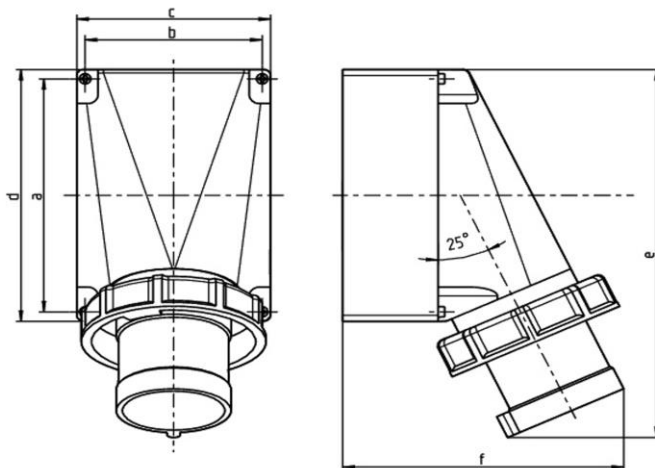

Ordering Information

Order unit	Piece
Customs number	85366990
Net weight	0,827 kg
Packing quantity (VPE)	2
Length of the packaging	
Width of the packaging	
Depth of the packaging	
Gross weight(VPE)	1,654 kg

Classification system

Classification system	ETIM_6.0
ETIM Class	EC001319

Technical product data

IEC-amperage	63 A
Amperage acc. UL/CSA (for UL-version)	60 A
Number of poles	4
Voltage acc. EN 60309-2	110 V (50+60 Hz) yellow
Clock hour position	4 h
Identification colour	Yellow
RAL-number	1018
Degree of protection (IP)	IP67
Connection system	Screwed terminal
Connection type	Wall mounted plug
Angle of plug	Angled
Material	Plastic

Dimension sheet

Amp.	63		
Pole	3	4	5
a	136	120	120
b	104	104	104
c	118	118	118
d	170	170	170
e	250	250	250
f	171	171	171
M	40	40	40