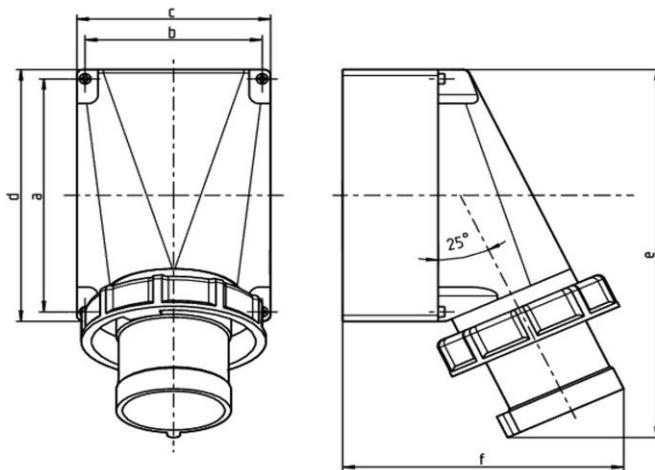

Ordering Information

Order unit	Piece
Customs number	85366990
Net weight	0,827 kg
Packing quantity (VPE)	2
Length of the packaging	
Width of the packaging	
Depth of the packaging	
Gross weight(VPE)	1,654 kg

Classification system

Classification system	ETIM_6.0
ETIM Class	EC001319

Technical product data

IEC-amperage	63 A
Amperage acc. UL/CSA (for UL-version)	60 A
Number of poles	4
Voltage acc. EN 60309-2	50-500 V (100-300 Hz) green
Clock hour position	10 h
Identification colour	Green
RAL-number	6025
Degree of protection (IP)	IP67
Connection system	Screwed terminal
Connection type	Wall mounted plug
Angle of plug	Angled
Material	Plastic

Dimension sheet

Amp.	63		
Pole	3	4	5
a	136	120	120
b	104	104	104
c	118	118	118
d	170	170	170
e	250	250	250
f	171	171	171
M	40	40	40