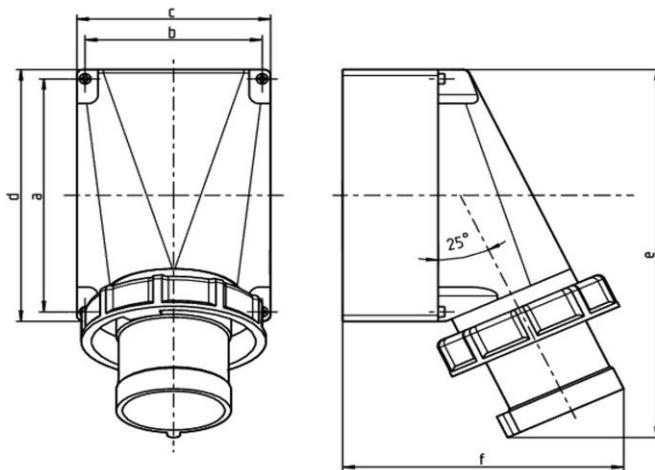

Similar image

Detailed product description

WALTHER Wall appliance inlet 63A 5P 110V 4h IP67
 made from PA6 material
 with one top cable entry
 with non-nickel-plated contacts
 and pilot contact
 for external fixing

Ordering Information

Order unit	Piece
Customs number	85366990
Net weight	0,891 kg
Packing quantity (VPE)	2
Length of the packaging	
Width of the packaging	
Depth of the packaging	
Gross weight(VPE)	1,782 kg

Classification system

Classification system	ETIM_6.0
ETIM Class	EC001319

Technical product data

IEC-amperage	63 A
Amperage acc. UL/CSA (for UL-version)	60 A
Number of poles	5
Voltage acc. EN 60309-2	110 V (50+60 Hz) yellow
Clock hour position	4 h
Identification colour	Yellow
RAL-number	1018
Degree of protection (IP)	IP67
Connection system	Screwed terminal
Connection type	Wall mounted plug
Angle of plug	Angled
Material	Plastic

Dimension sheet

Amp.	63		
Pole	3	4	5
a	136	120	120
b	104	104	104
c	118	118	118
d	170	170	170
e	250	250	250
f	171	171	171
M	40	40	40