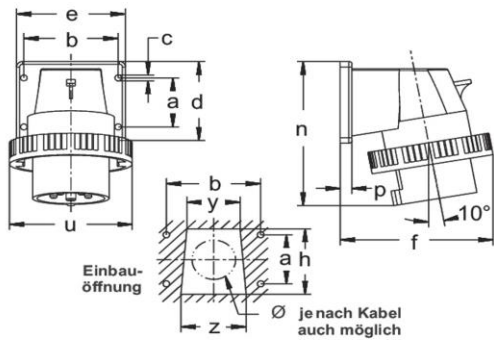

Ordering Information

| | |
|-------------------------|----------|
| Order unit | Piece |
| Customs number | 85366990 |
| Net weight | 0,525 kg |
| Packing quantity (VPE) | 5 |
| Length of the packaging | 0,31 m |
| Width of the packaging | 0,255 m |
| Depth of the packaging | 0,15 m |
| Gross weight(VPE) | 2,821 kg |

| | |
|-----------------------|----------|
| Classification system | ETIM_6.0 |
| ETIM Class | EC001319 |

Technical product data

| | |
|---------------------------------------|----------------------|
| IEC-amperage | 63 A |
| Amperage acc. UL/CSA (for UL-version) | 60 A |
| Number of poles | 3 |
| Voltage acc. EN 60309-2 | 400 V (50+60 Hz) red |
| Clock hour position | 9 h |
| Identification colour | Red |
| RAL-number | 3000 |
| Degree of protection (IP) | IP67 |
| Connection system | Screwed terminal |
| Connection type | Built-up device plug |
| Angle of plug | Angled |
| Material | Plastic |

Dimension sheet

| Amp. | 16 | | | 32 | | | 63 | | |
|------|-----|-----|-----|-----|-----|-----|-----|-----|-----|
| Pole | 3 | 4 | 5 | 3 | 4 | 5 | 3 | 4 | 5 |
| a | 30 | 40 | 40 | 45 | 45 | 45 | 90 | 90 | 90 |
| b | 55 | 68 | 68 | 78 | 78 | 78 | 90 | 90 | 90 |
| c | 5,5 | 5,5 | 5,5 | 5,5 | 5,5 | 5,5 | 6,2 | 6,2 | 6,2 |
| d | 52 | 66 | 66 | 75 | 75 | 75 | 114 | 114 | 114 |
| e | 65 | 80 | 80 | 90 | 90 | 90 | 114 | 114 | 114 |
| f | 81 | 99 | 103 | 111 | 111 | 117 | 129 | 129 | 129 |
| h | 38 | 52 | 52 | 60 | 60 | 60 | 70 | 70 | 70 |
| n | 98 | 111 | 113 | 131 | 131 | 131 | 184 | 184 | 184 |
| p | 9,5 | 9,5 | 9,5 | 9,5 | 9,5 | 9,5 | 6 | 6 | 6 |
| u | 72 | 81 | 88 | 96 | 96 | 103 | 110 | 110 | 110 |
| y | 30 | 38 | 38 | 44 | 44 | 44 | 56 | 56 | 56 |
| z | 36 | 46 | 46 | 54 | 54 | 54 | 65 | 65 | 65 |