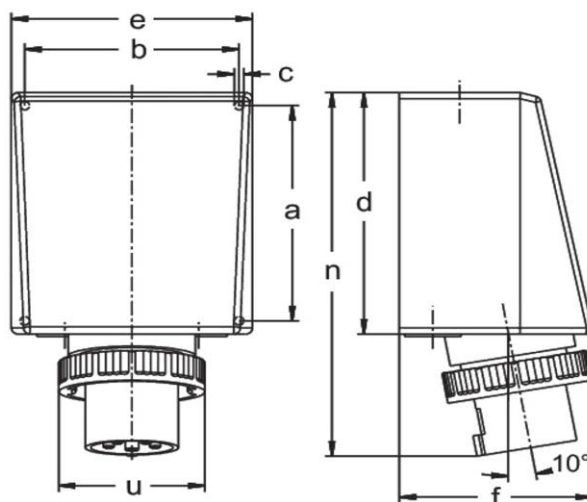

Similar image

Detailed product description

WALTHER Wall appliance inlet 125A 3P 110V 4h IP67
 made from PA6 material
 for internal fixing
 1xM50 and 1xM20 top cable entries
 and 2xM40 bottom cable entries
 without terminal set

Ordering Information

Order unit	Piece
Customs number	85366990
Net weight	0,86 kg
Packing quantity (VPE)	1
Length of the packaging	
Width of the packaging	
Depth of the packaging	
Gross weight(VPE)	0,86 kg

Certificates

VDE certification	123030	
EAC certification	BY112.02.01.020 06091	

Classification system

Classification system	ETIM_6.0
ETIM Class	EC001319

Technical product data

IEC-amperage	125 A
Amperage acc. UL/CSA (for UL-version)	100 A
Number of poles	3
Voltage acc. EN 60309-2	110 V (50+60 Hz) yellow
Clock hour position	4 h
Identification colour	Yellow
RAL-number	1018
Degree of protection (IP)	IP67
Connection system	Screwed terminal
Connection type	Wall mounted plug
Angle of plug	Angled
Material	Plastic

Dimension sheet

Amp.	125		
Pole	3	4	5
a	240	240	240
b	200	200	200
c	7	7	7
d	263	263	263
e	220	220	220
f	175	175	175
n	390	390	390
u	130	130	130
M1	50/20	50/20	50/20
M2	40	40	40