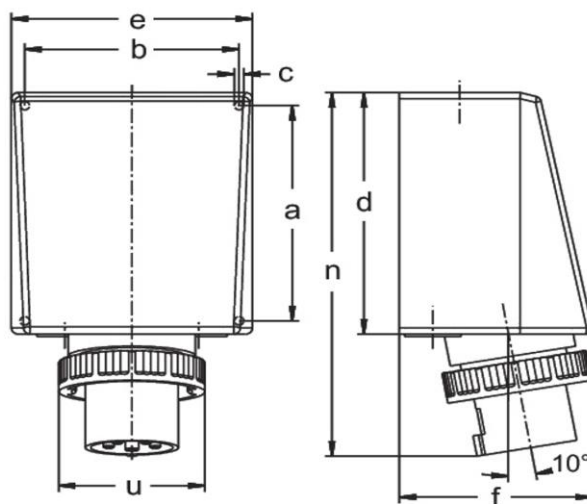

### Product description

---

Waterproof wall appliance inlet for internal fixing  
 125A 3P 4h with two cable entries both top and  
 bottom with terminal set

Similar image

### Detailed product description

---

WALTHER Wall appliance inlet 125A 3P 110V 4h IP67  
 made from PA6 material  
 1xM50 and 1xM20 top cable entries  
 with 2xM40 bottom cable entries  
 and terminal set 3x50qmm  
 for internal fixing

## Technical product data

IEC-amperage	125 A
Amperage acc. UL/CSA (for UL-version)	100 A
Number of poles	3
Voltage acc. EN 60309-2	110 V (50+60 Hz) yellow
Clock hour position	4 h
Identification colour	Yellow
RAL-number	1018
Degree of protection (IP)	IP67
Connection system	Screwed terminal
Connection type	Wall mounted plug
Angle of plug	Angled
Material	Plastic

## Dimension sheet

Amp.	125		
Pole	3	4	5
a	240	240	240
b	200	200	200
c	7	7	7
d	263	263	263
e	220	220	220
f	175	175	175
n	390	390	390
u	130	130	130
M1	50/20	50/20	50/20
M2	40	40	40