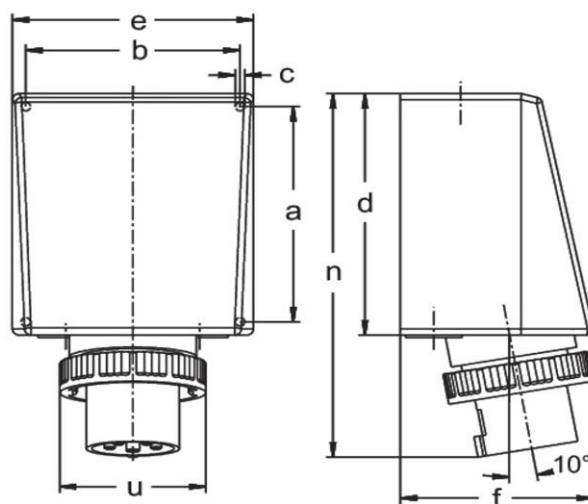

### Product description

---

Waterproof wall appliance inlet for internal fixing  
 125A 3P 6h with two cable entries both top and  
 bottom and pilot contact without terminal set

Similar image

### Ordering Information

---

Order unit	Piece
Customs number	85366990
Net weight	0,86 kg
Packing quantity (VPE)	1
Length of the packaging	
Width of the packaging	
Depth of the packaging	
Gross weight(VPE)	0,86 kg

## Technical product data

IEC-amperage	125 A
Amperage acc. UL/CSA (for UL-version)	100 A
Number of poles	3
Voltage acc. EN 60309-2	230 V (50+60 Hz) blue
Clock hour position	6 h
Identification colour	Blue
RAL-number	5002
Degree of protection (IP)	IP67
Connection system	Screwed terminal
Connection type	Wall mounted plug
Angle of plug	Angled
Material	Plastic

## Dimension sheet

Amp.	125		
Pole	3	4	5
a	240	240	240
b	200	200	200
c	7	7	7
d	263	263	263
e	220	220	220
f	175	175	175
n	390	390	390
u	130	130	130
M1	50/20	50/20	50/20
M2	40	40	40