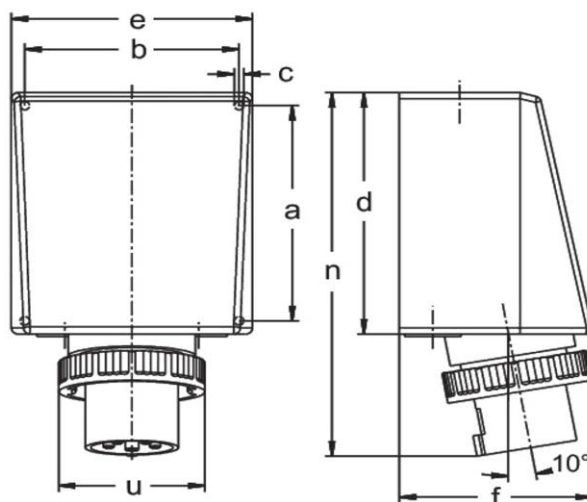

Similar image

Detailed product description

WALTHER Wall appliance inlet 125A 4P 500V 7h IP67
 made from PA6 material
 for internal fixing
 1xM50 and 1xM20 top cable entries
 and 2xM40 bottom cable entries
 without terminal set

Ordering Information

Order unit	Piece
Customs number	85366990
Net weight	1,455 kg
Packing quantity (VPE)	1
Length of the packaging	
Width of the packaging	
Depth of the packaging	
Gross weight(VPE)	1,455 kg

Certificates

VDE certification	123030	
EAC certification	BY112.02.01.020 06091	

Classification system

Classification system	ETIM_6.0
ETIM Class	EC001319

Technical product data

IEC-amperage	125 A
Amperage acc. UL/CSA (for UL-version)	100 A
Number of poles	4
Voltage acc. EN 60309-2	500 V (50+60 Hz) black
Clock hour position	7 h
Identification colour	Black
RAL-number	9005
Degree of protection (IP)	IP67
Connection system	Screwed terminal
Connection type	Wall mounted plug
Angle of plug	Angled
Material	Plastic

Dimension sheet

Amp.	125		
Pole	3	4	5
a	240	240	240
b	200	200	200
c	7	7	7
d	263	263	263
e	220	220	220
f	175	175	175
n	390	390	390
u	130	130	130
M1	50/20	50/20	50/20
M2	40	40	40