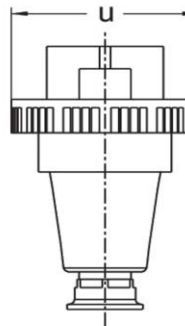

### Technical product data

IEC-amperage	16 A
Number of poles	3
Voltage acc. EN 60309-2	110 V (50+60 Hz) yellow
Clock hour position	4 h
Identification colour	Yellow
RAL-number	1018
Degree of protection (IP)	IP67
Connection system	Screwed terminal
Cable entry	Swivel
Angle of plug	Straight
Material	Plastic

### Dimension sheet

Amp.	16		32
Pole	3	5	5
d	126	139	166
m	110	114	135
n	37	37	46
u	72	88	103
$\varnothing p$	7,5-12,5	10-19,5	18-24,5