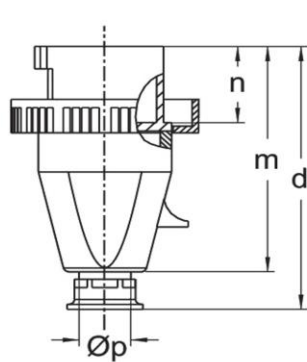

### Technical product data

IEC-amperage	16 A
Number of poles	3
Voltage acc. EN 60309-2	110 V (50+60 Hz) yellow
Clock hour position	4 h
Identification colour	Yellow
RAL-number	1018
Degree of protection (IP)	IP67
Connection system	Screwed terminal
Cable entry	Swivel
Angle of plug	Straight
Material	Plastic

### Dimension sheet

Amp.	16		32
Pole	3	5	5
d	126	139	166
m	110	114	135
n	37	37	46
u	72	88	103
$\varnothing p$	7,5-12,5	10-19,5	18-24,5