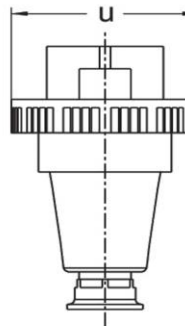

### Technical product data

IEC-amperage	16 A
Number of poles	3
Voltage acc. EN 60309-2	230 V (50+60 Hz) blue
Clock hour position	6 h
Identification colour	Blue
RAL-number	5002
Degree of protection (IP)	IP67
Connection system	Screwed terminal
Cable entry	Swivel
Angle of plug	Straight
Material	Plastic

### Dimension sheet

Amp.	16		32
Pole	3	5	5
d	126	139	166
m	110	114	135
n	37	37	46
u	72	88	103
Øp	7,5-12,5	10-19,5	18-24,5