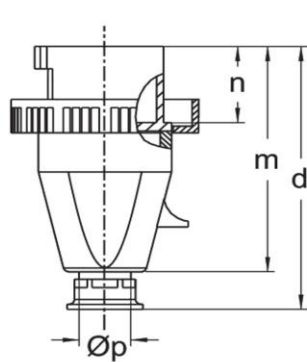

### Technical product data

IEC-amperage	16 A
Number of poles	3
Voltage acc. EN 60309-2	230 V (50+60 Hz) blue
Clock hour position	6 h
Identification colour	Blue
RAL-number	5002
Degree of protection (IP)	IP67
Connection system	Screwed terminal
Cable entry	Swivel
Angle of plug	Straight
Material	Plastic

### Dimension sheet

Amp.	16		32
Pole	3	5	5
d	126	139	166
m	110	114	135
n	37	37	46
u	72	88	103
Øp	7,5-12,5	10-19,5	18-24,5