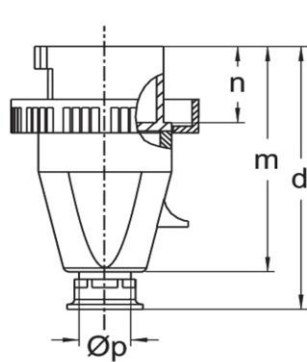

Detailed product description

WALTHER CEPro Plug 32A 5P 230V 9h IP67

made from PA6 material

for maximum ten control contacts

with cable gland

a compact solution for power and control

Ordering Information

Order unit	Piece
Customs number	85366990
Net weight	0,314 kg
Packing quantity (VPE)	10
Length of the packaging	
Width of the packaging	
Depth of the packaging	
Gross weight(VPE)	3,14 kg

Classification system

Classification system ETIM_6.0

ETIM Class

EC000140

Technical product data

IEC-amperage	32 A
Number of poles	5
Voltage acc. EN 60309-2	230 V (50+60 Hz) blue
Clock hour position	9 h
Identification colour	Blue
RAL-number	5002
Degree of protection (IP)	IP67
Connection system	Screwed terminal
Cable entry	Swivel
Angle of plug	Straight
Material	Plastic

Dimension sheet

Amp.	16		32
Pole	3	5	5
d	126	139	166
m	110	114	135
n	37	37	46
u	72	88	103
Øp	7,5-12,5	10-19,5	18-24,5