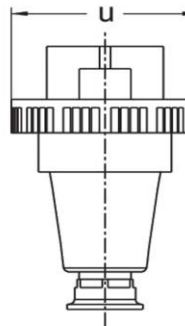

Detailed product description

WALTHER CEPro Plug 32A 5P 230V 9h IP67

made from PA6 material

for maximum ten control contacts

with cable gland

a compact solution for power and control

Ordering Information

Order unit	Piece
Customs number	85366990
Net weight	0,314 kg
Packing quantity (VPE)	10
Length of the packaging	
Width of the packaging	
Depth of the packaging	
Gross weight(VPE)	3,14 kg

Classification system

Classification system ETIM_6.0

ETIM Class

EC000140

Technical product data

IEC-amperage	32 A
Number of poles	5
Voltage acc. EN 60309-2	230 V (50+60 Hz) blue
Clock hour position	9 h
Identification colour	Blue
RAL-number	5002
Degree of protection (IP)	IP67
Connection system	Screwed terminal
Cable entry	Swivel
Angle of plug	Straight
Material	Plastic

Dimension sheet

Amp.	16		32
Pole	3	5	5
d	126	139	166
m	110	114	135
n	37	37	46
u	72	88	103
Øp	7,5-12,5	10-19,5	18-24,5