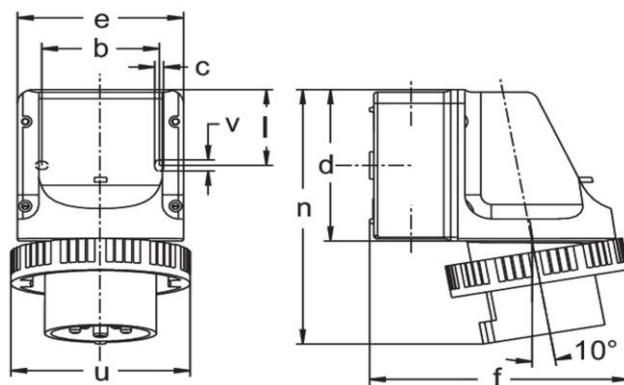

Similar image

Detailed product description

WALTHER CEPro Wall appliance inlet 32A 5P 110V 4h IP67

made from PA6 material

for maximum ten control contacts

with two knock-out cable entries on top and bottom

for internal fixing

a compact solution for power and control

outer dimension 96x95mm

Ordering Information

Order unit	Piece
Customs number	85366990
Net weight	0,479 kg
Packing quantity (VPE)	5
Length of the packaging	
Width of the packaging	
Depth of the packaging	
Gross weight(VPE)	2,395 kg

Classification system

Classification system	ETIM_6.0
ETIM Class	EC001319

Technical product data

IEC-ampereage	32 A
Number of poles	5
Voltage acc. EN 60309-2	110 V (50+60 Hz) yellow
Clock hour position	4 h
Identification colour	Yellow
RAL-number	1018
Degree of protection (IP)	IP67
Connection system	Screwed terminal
Connection type	Wall mounted plug
Angle of plug	Angled
Material	Plastic

Dimension sheet

Amp.	16		32
Pole	3	5	5
b	66,5	66,5	66,5
c	5	5	5
d	96	96	96
e	95	95	95
f	140	140	150
l	47,5	47,5	47,5
n	154	154	164
u	72	88	103
v	7	7	7
M	20/25	20/25	20/25