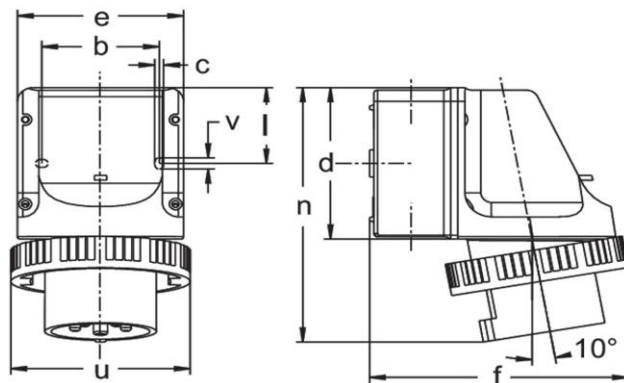

Similar image

Detailed product description

WALTHER CEPro Wall appliance inlet 32A 5P 500V 7h IP67

made from PA6 material

for maximum ten control contacts

with two knock-out cable entries on top and bottom

for internal fixing

a compact solution for power and control

outer dimension 96x95mm

Ordering Information

Order unit	Piece
Customs number	85366990
Net weight	0,479 kg
Packing quantity (VPE)	5
Length of the packaging	
Width of the packaging	
Depth of the packaging	
Gross weight(VPE)	2,395 kg

Classification system

Classification system	ETIM_6.0
ETIM Class	EC001319

Technical product data

IEC-ampereage	32 A
Number of poles	5
Voltage acc. EN 60309-2	500 V (50+60 Hz) black
Clock hour position	7 h
Identification colour	Black
RAL-number	9005
Degree of protection (IP)	IP67
Connection system	Screwed terminal
Connection type	Wall mounted plug
Angle of plug	Angled
Material	Plastic

Dimension sheet

Amp.	16		32
Pole	3	5	5
b	66,5	66,5	66,5
c	5	5	5
d	96	96	96
e	95	95	95
f	140	140	150
l	47,5	47,5	47,5
n	154	154	164
u	72	88	103
v	7	7	7
M	20/25	20/25	20/25