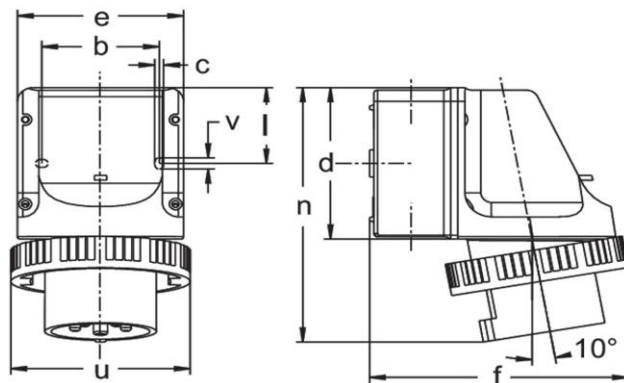

### Product description

---

Waterproof CEPro Wall appliance inlet for internal fixing 32A 5P 9h with two knock-out cable entries on top and bottom

Similar image

### Detailed product description

---

WALTHER CEPro Wall appliance inlet 32A 5P 230V 9h IP67  
 made from PA6 material  
 for maximum ten control contacts  
 with two knock-out cable entries on top and bottom  
 for internal fixing  
 a compact solution for power and control  
 outer dimension 96x95mm

### Technical product data

IEC-ampereage	32 A
Number of poles	5
Voltage acc. EN 60309-2	230 V (50+60 Hz) blue
Clock hour position	9 h
Identification colour	Blue
RAL-number	5002
Degree of protection (IP)	IP67
Connection system	Screwed terminal
Connection type	Wall mounted plug
Angle of plug	Angled
Material	Plastic

### Dimension sheet

Amp.	16		32
Pole	3	5	5
b	66,5	66,5	66,5
c	5	5	5
d	96	96	96
e	95	95	95
f	140	140	150
l	47,5	47,5	47,5
n	154	154	164
u	72	88	103
v	7	7	7
M	20/25	20/25	20/25